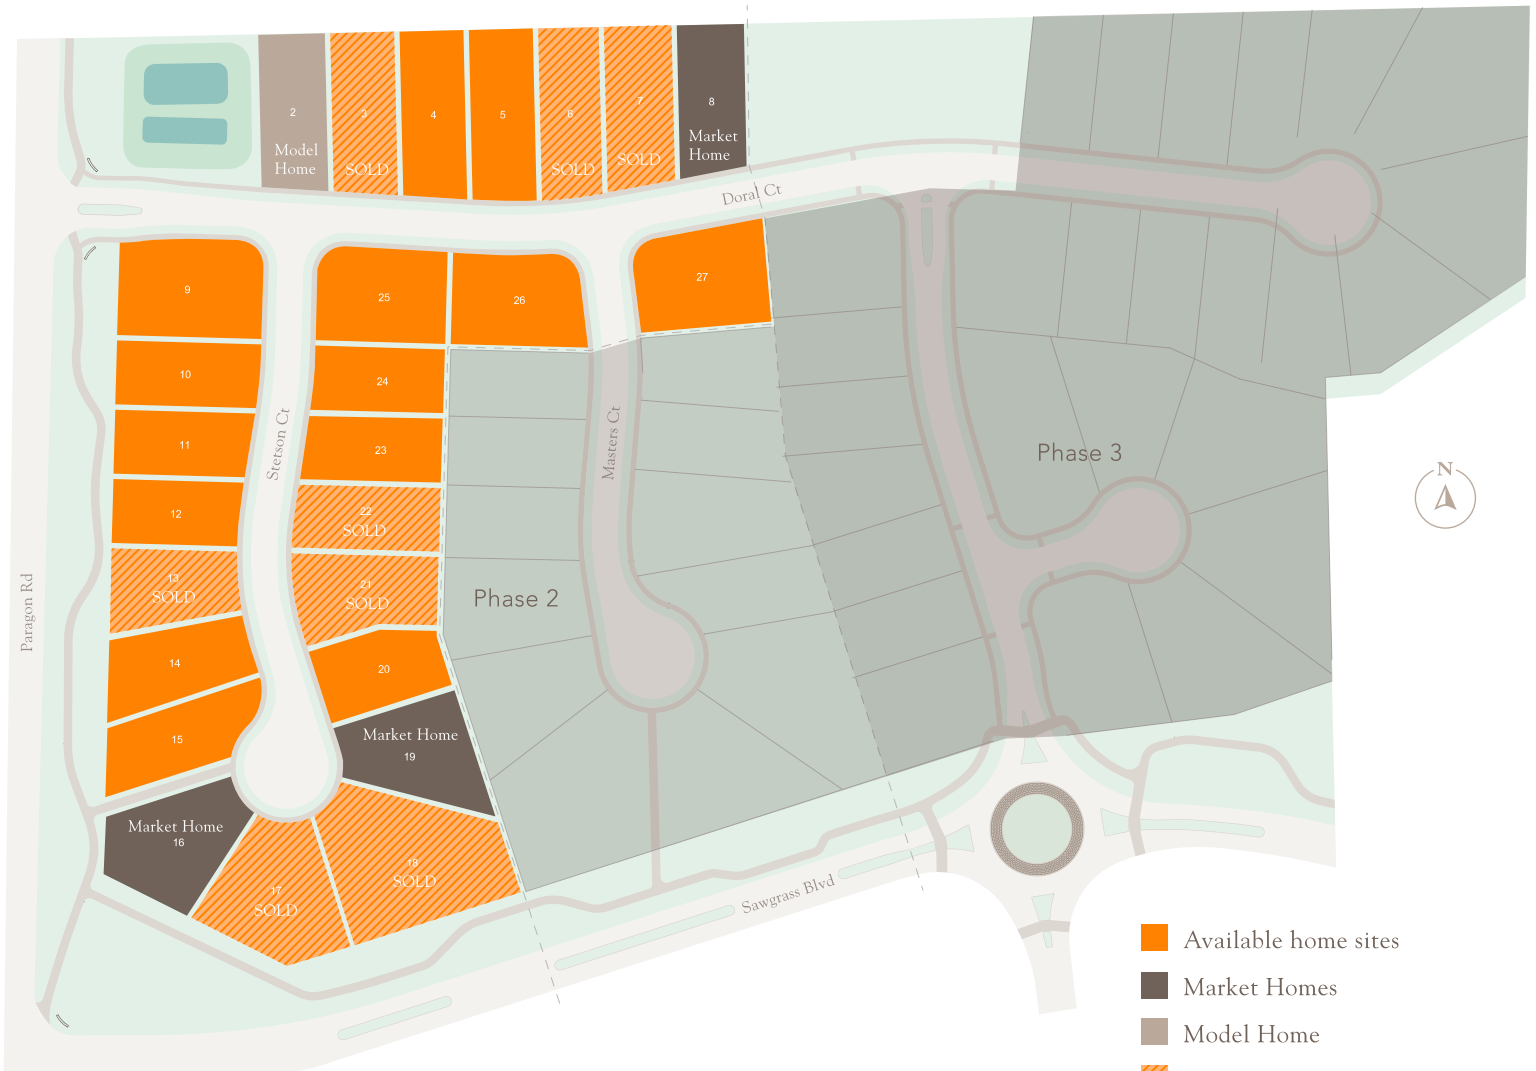

Find your center

Woodland Greens at Yankee Trace

- Woodland Greens at Yankee Trace offers 30 different layouts over 4 home plans
- Each home plan offers a variety of options, ensuring we have the right product for your lifestyle
- For more information, check out website at centerstonehomes.com

CENTERSTONE
HOMES

Please Note: Site renderings and floorplans are artists renditions and all dimensions are approximate. The floorplans and all features are based on elevation and options. We reserve the right to modify plans and specifications without notice.